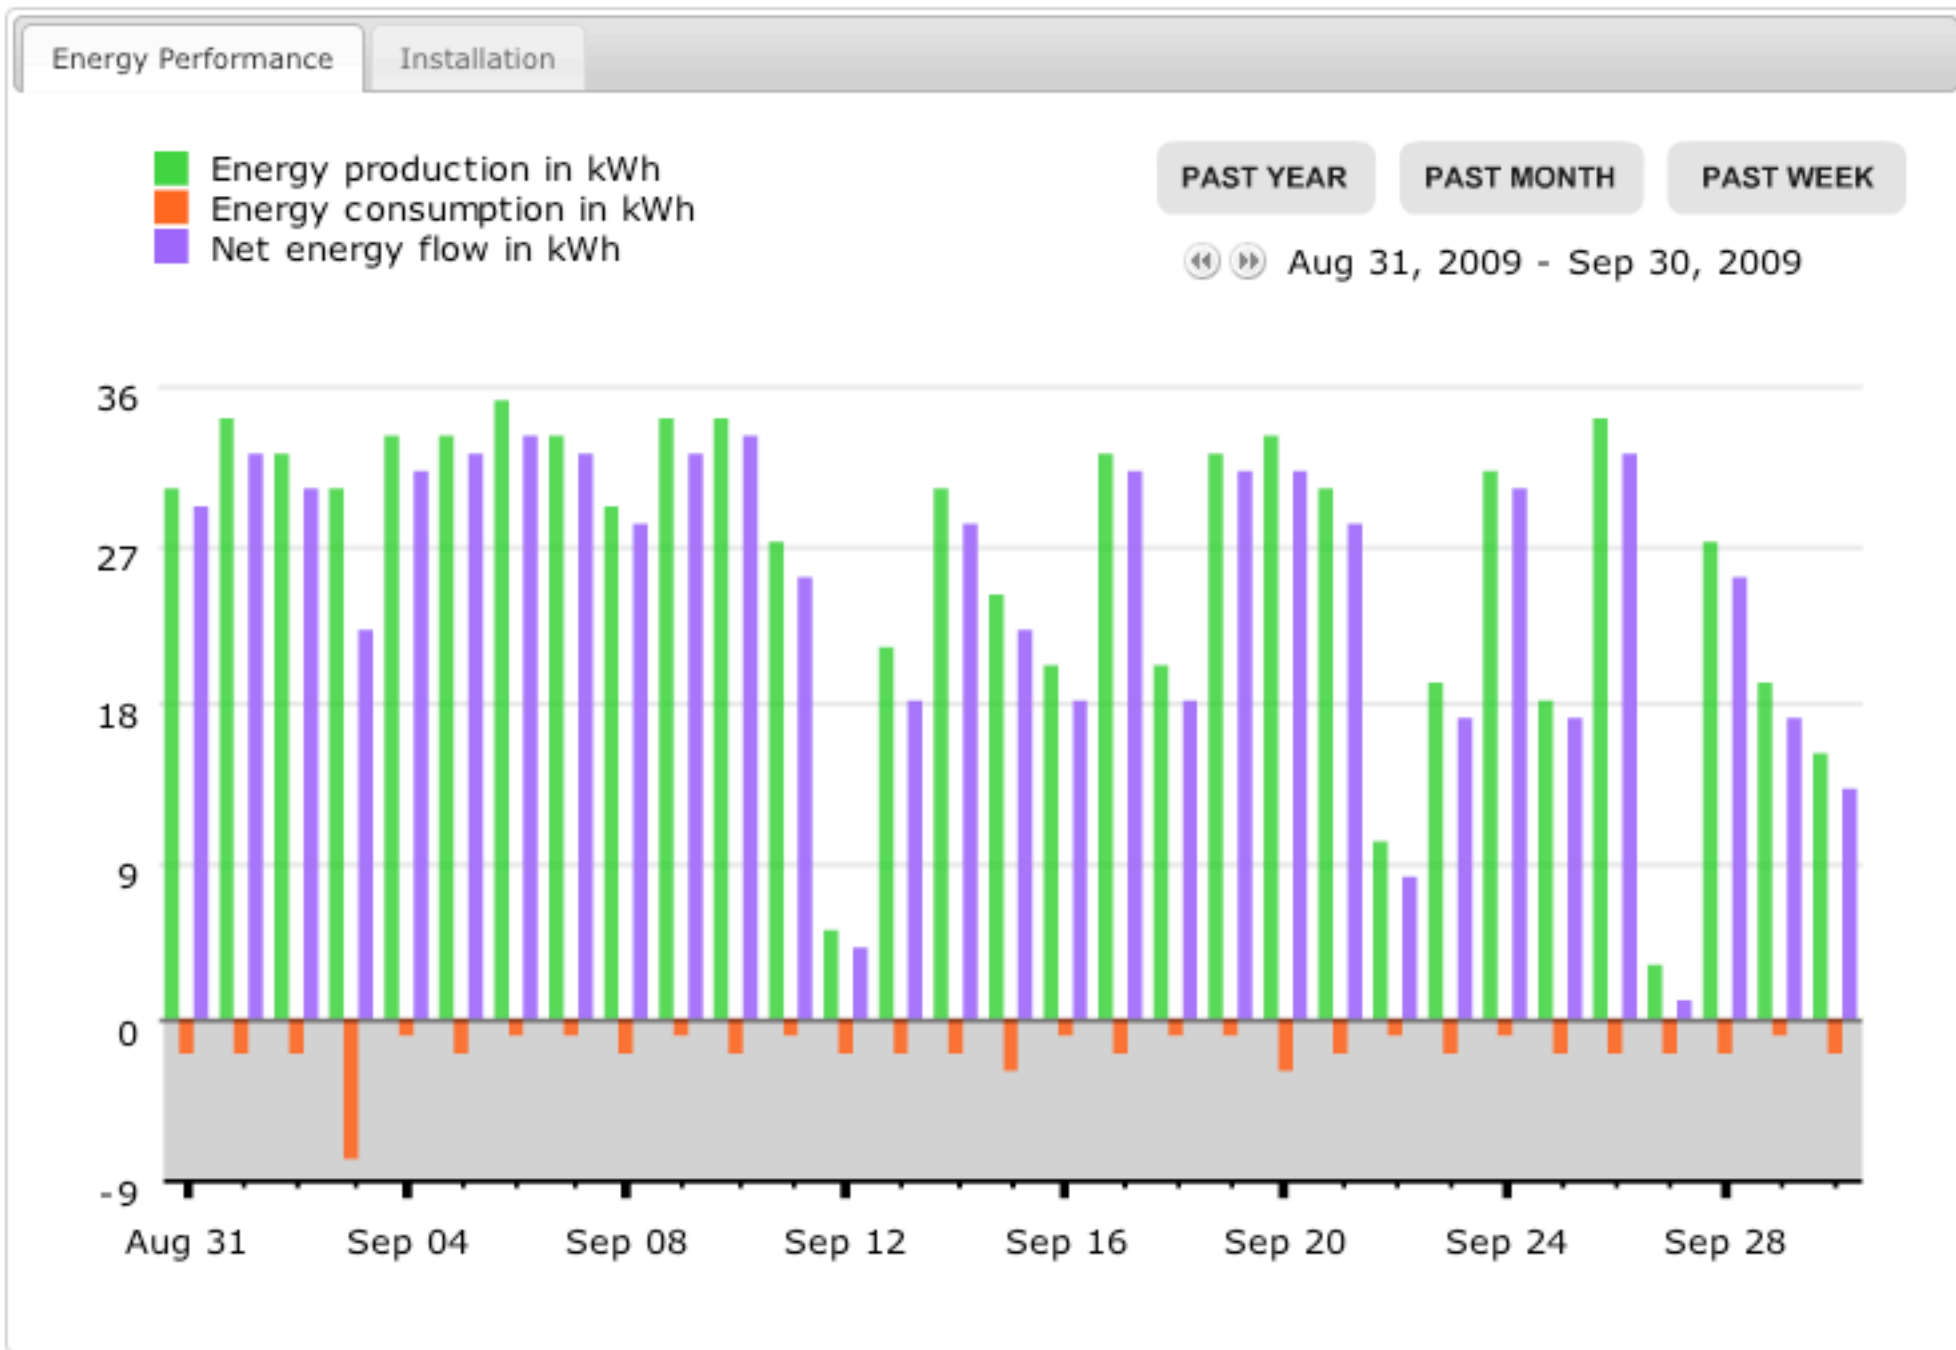

BrightBuilt Barn 1 electric systems

Related Systems ▾

BrightBuilt Barn 1
181 Mill Street
Rockport, ME 04856

Energy Performance

Installation

- Energy production in kWh
- Energy consumption in kWh
- Net energy flow in kWh