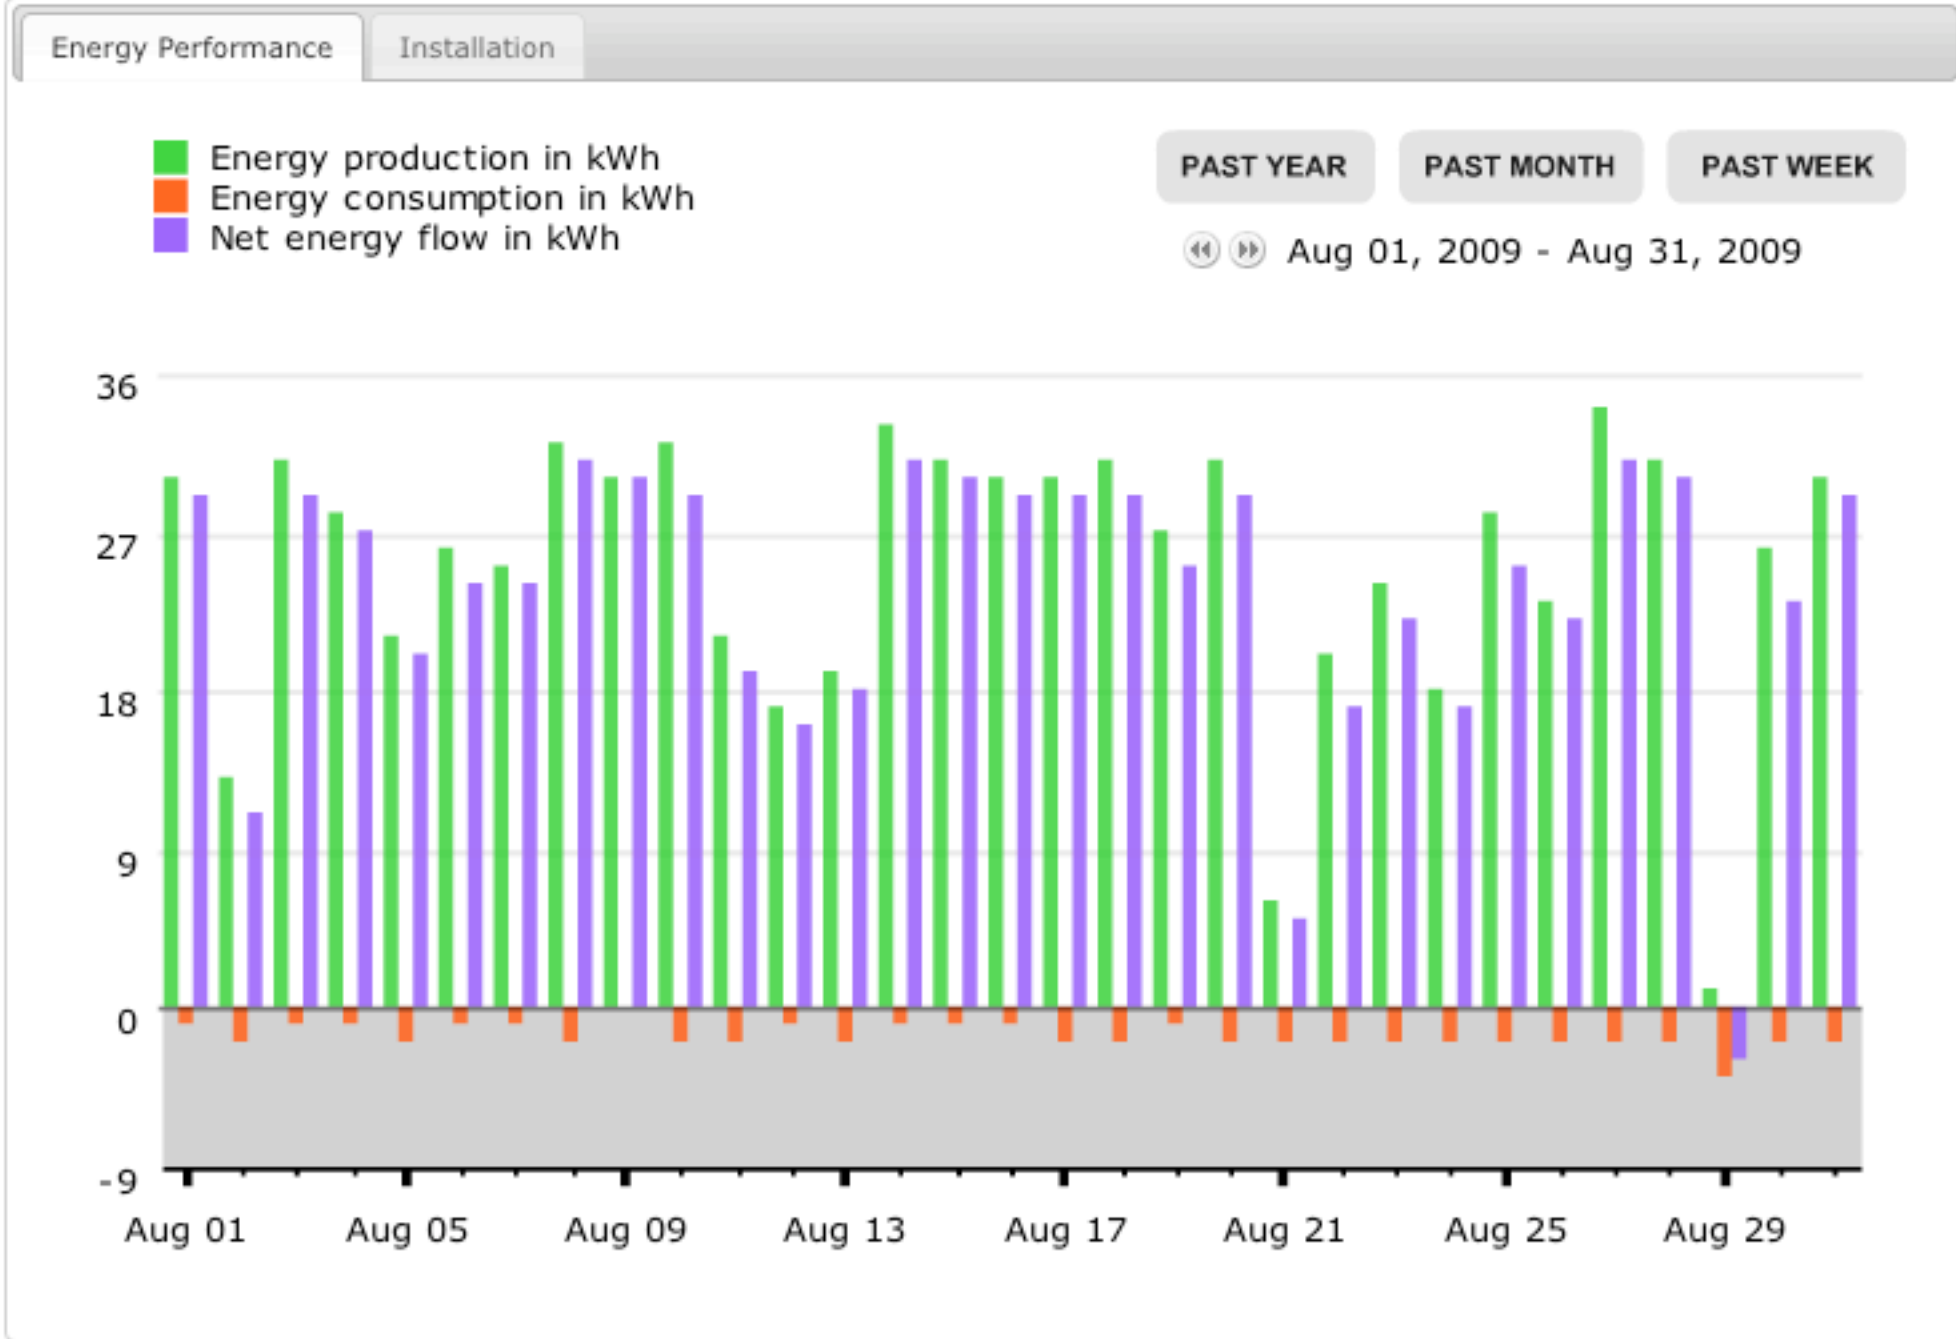

BrightBuilt Barn 1 electric systems

Related Systems ▾

BrightBuilt Barn 1
181 Mill Street
Rockport, ME 04856