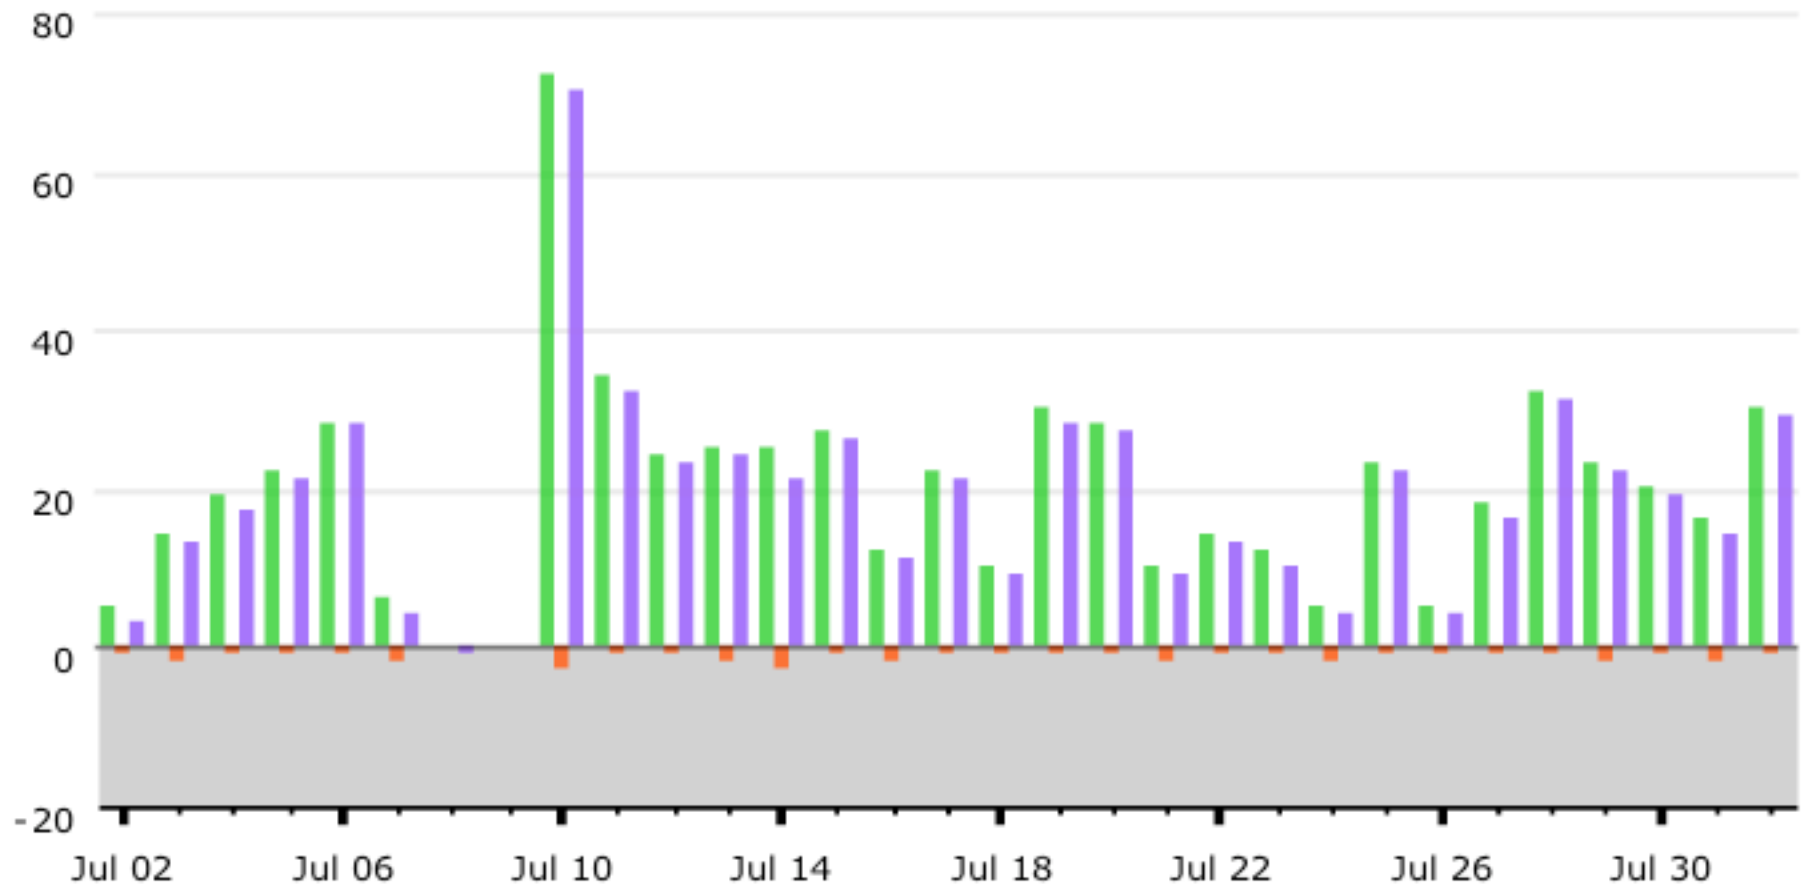

BrightBuilt Barn 1
181 Mill Street
Rockport, ME 04856

Energy Performance

Installation

- Energy production in kWh
- Energy consumption in kWh
- Net energy flow in kWh

PAST YEAR

PAST MONTH

PAST WEEK

Jul 02, 2009 - Aug 01, 2009