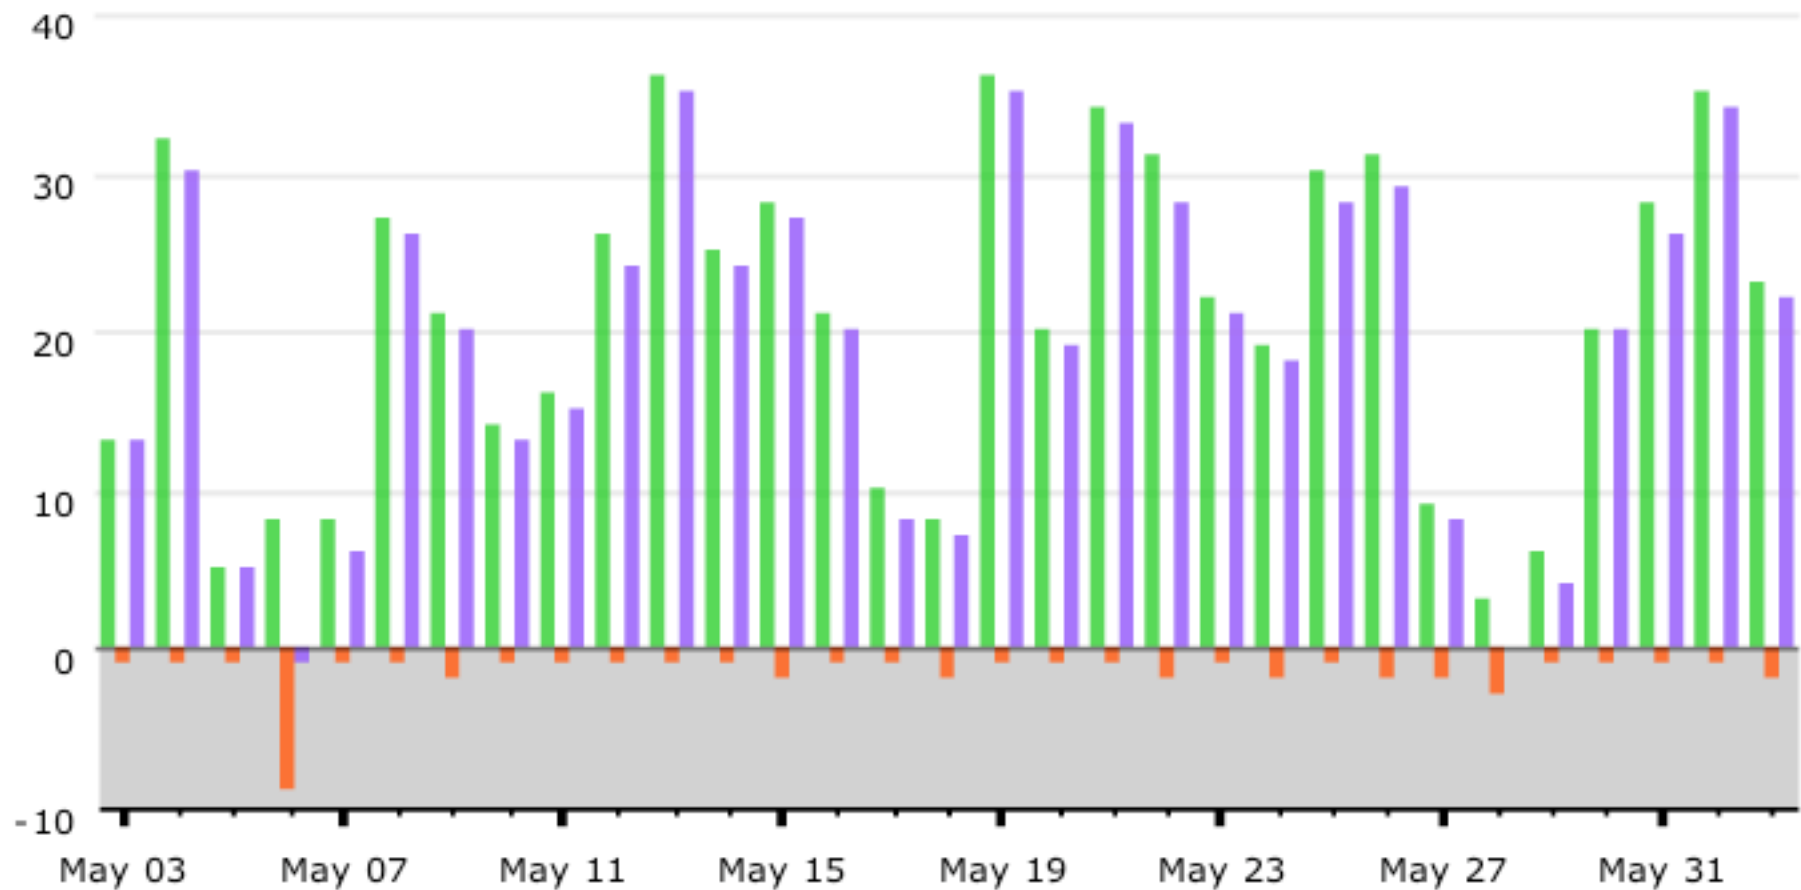

BrightBuilt Barn 1 electric systems

Related Systems ▾

BrightBuilt Barn 1
181 Mill Street
Rockport, ME 04856

Energy Performance

Installation

- Energy production in kWh
- Energy consumption in kWh
- Net energy flow in kWh

PAST YEAR

PAST MONTH

PAST WEEK

May 03, 2009 - Jun 02, 2009