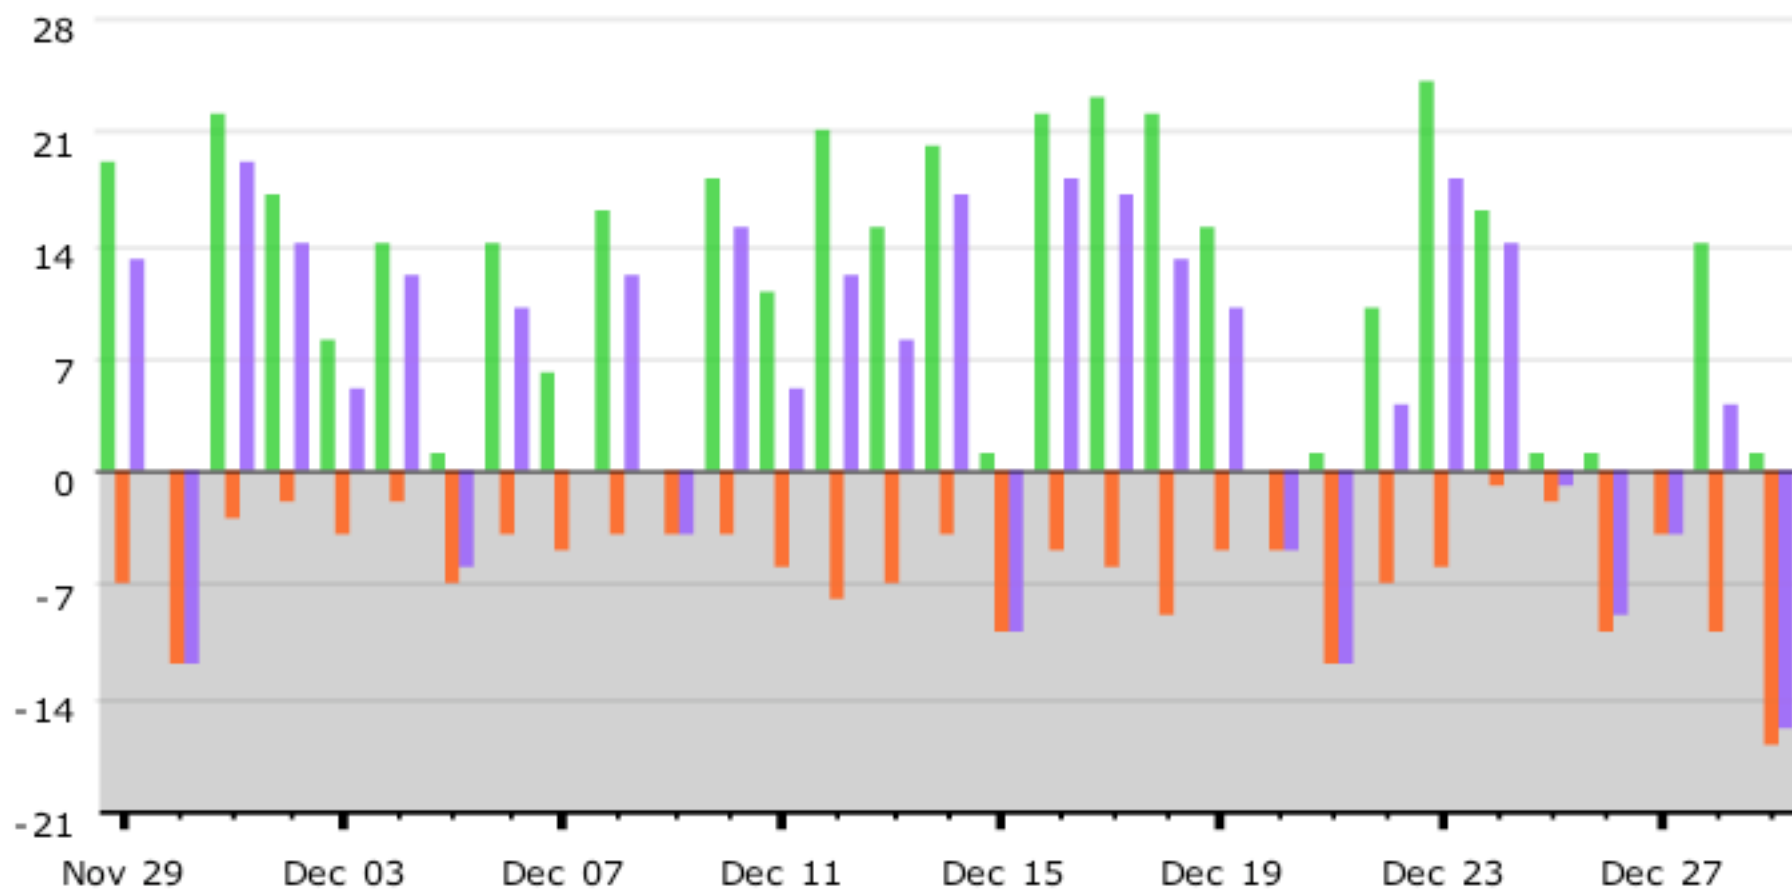

BrightBuilt Barn 1 electric systems

Related Systems ▾

BrightBuilt Barn 1
181 Mill Street
Rockport, ME 04856

Energy Performance

Installation

- Energy production in kWh
- Energy consumption in kWh
- Net energy flow in kWh

PAST YEAR

PAST MONTH

PAST WEEK

Nov 29, 2009 - Dec 29, 2009