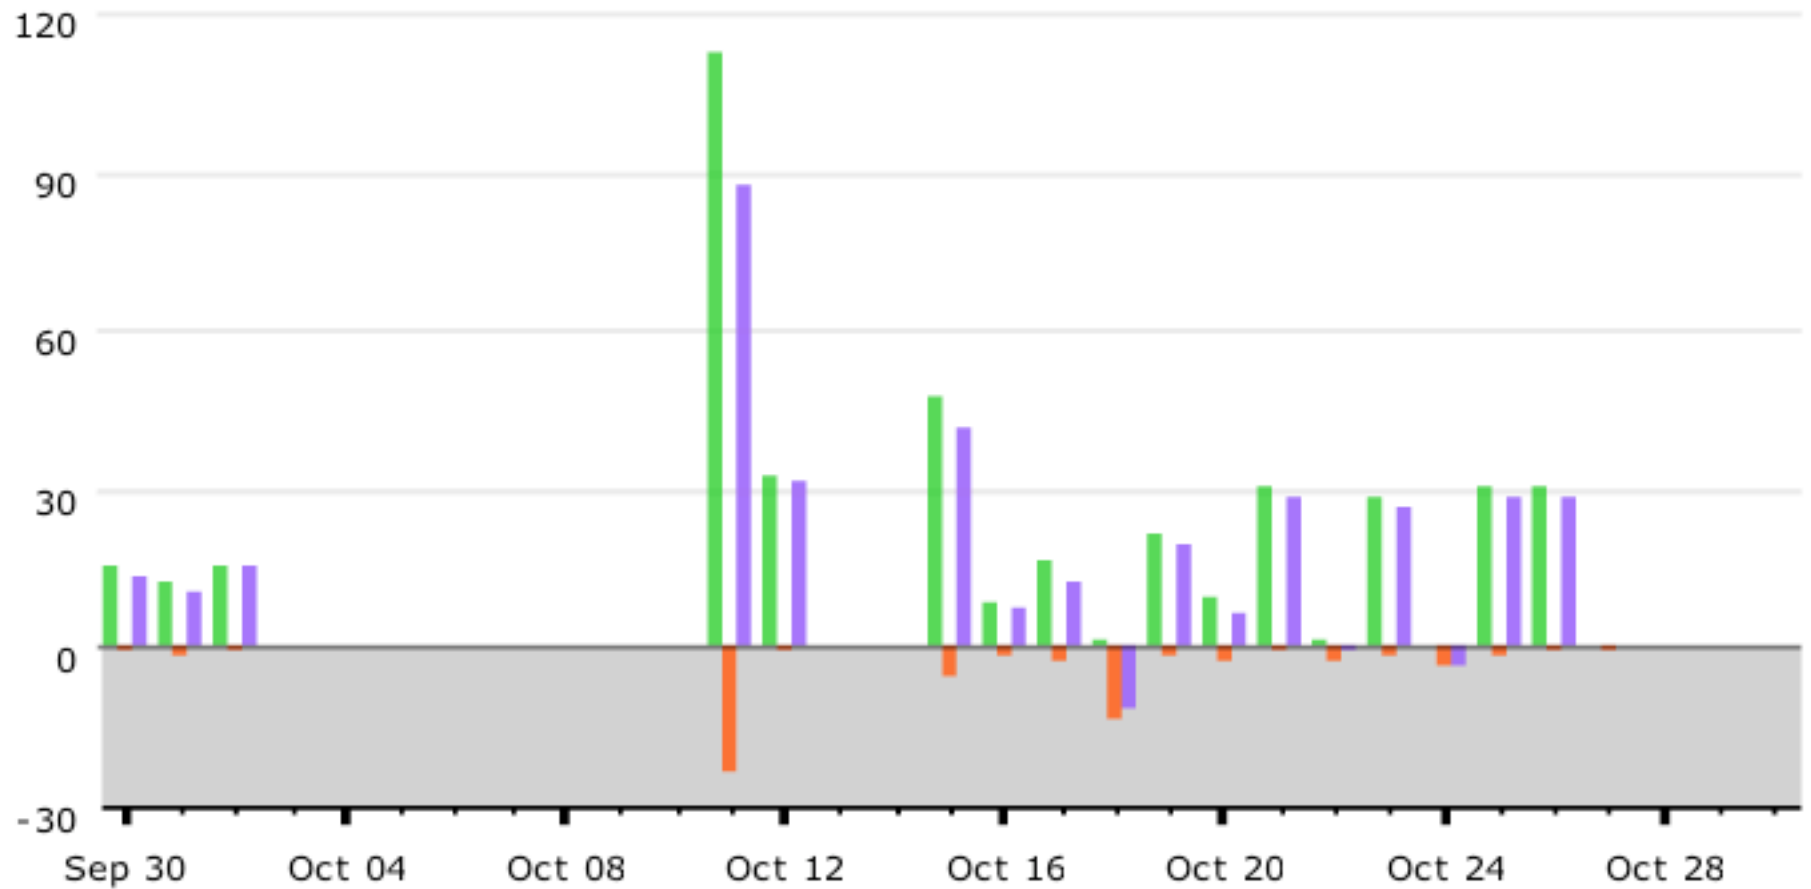

BrightBuilt Barn 1 electric systems

Related Systems ▾

BrightBuilt Barn 1
181 Mill Street
Rockport, ME 04856

Energy Performance

Installation

- Energy production in kWh
- Energy consumption in kWh
- Net energy flow in kWh

PAST YEAR

PAST MONTH

PAST WEEK

⏪ ⏩ Sep 30, 2009 - Oct 30, 2009