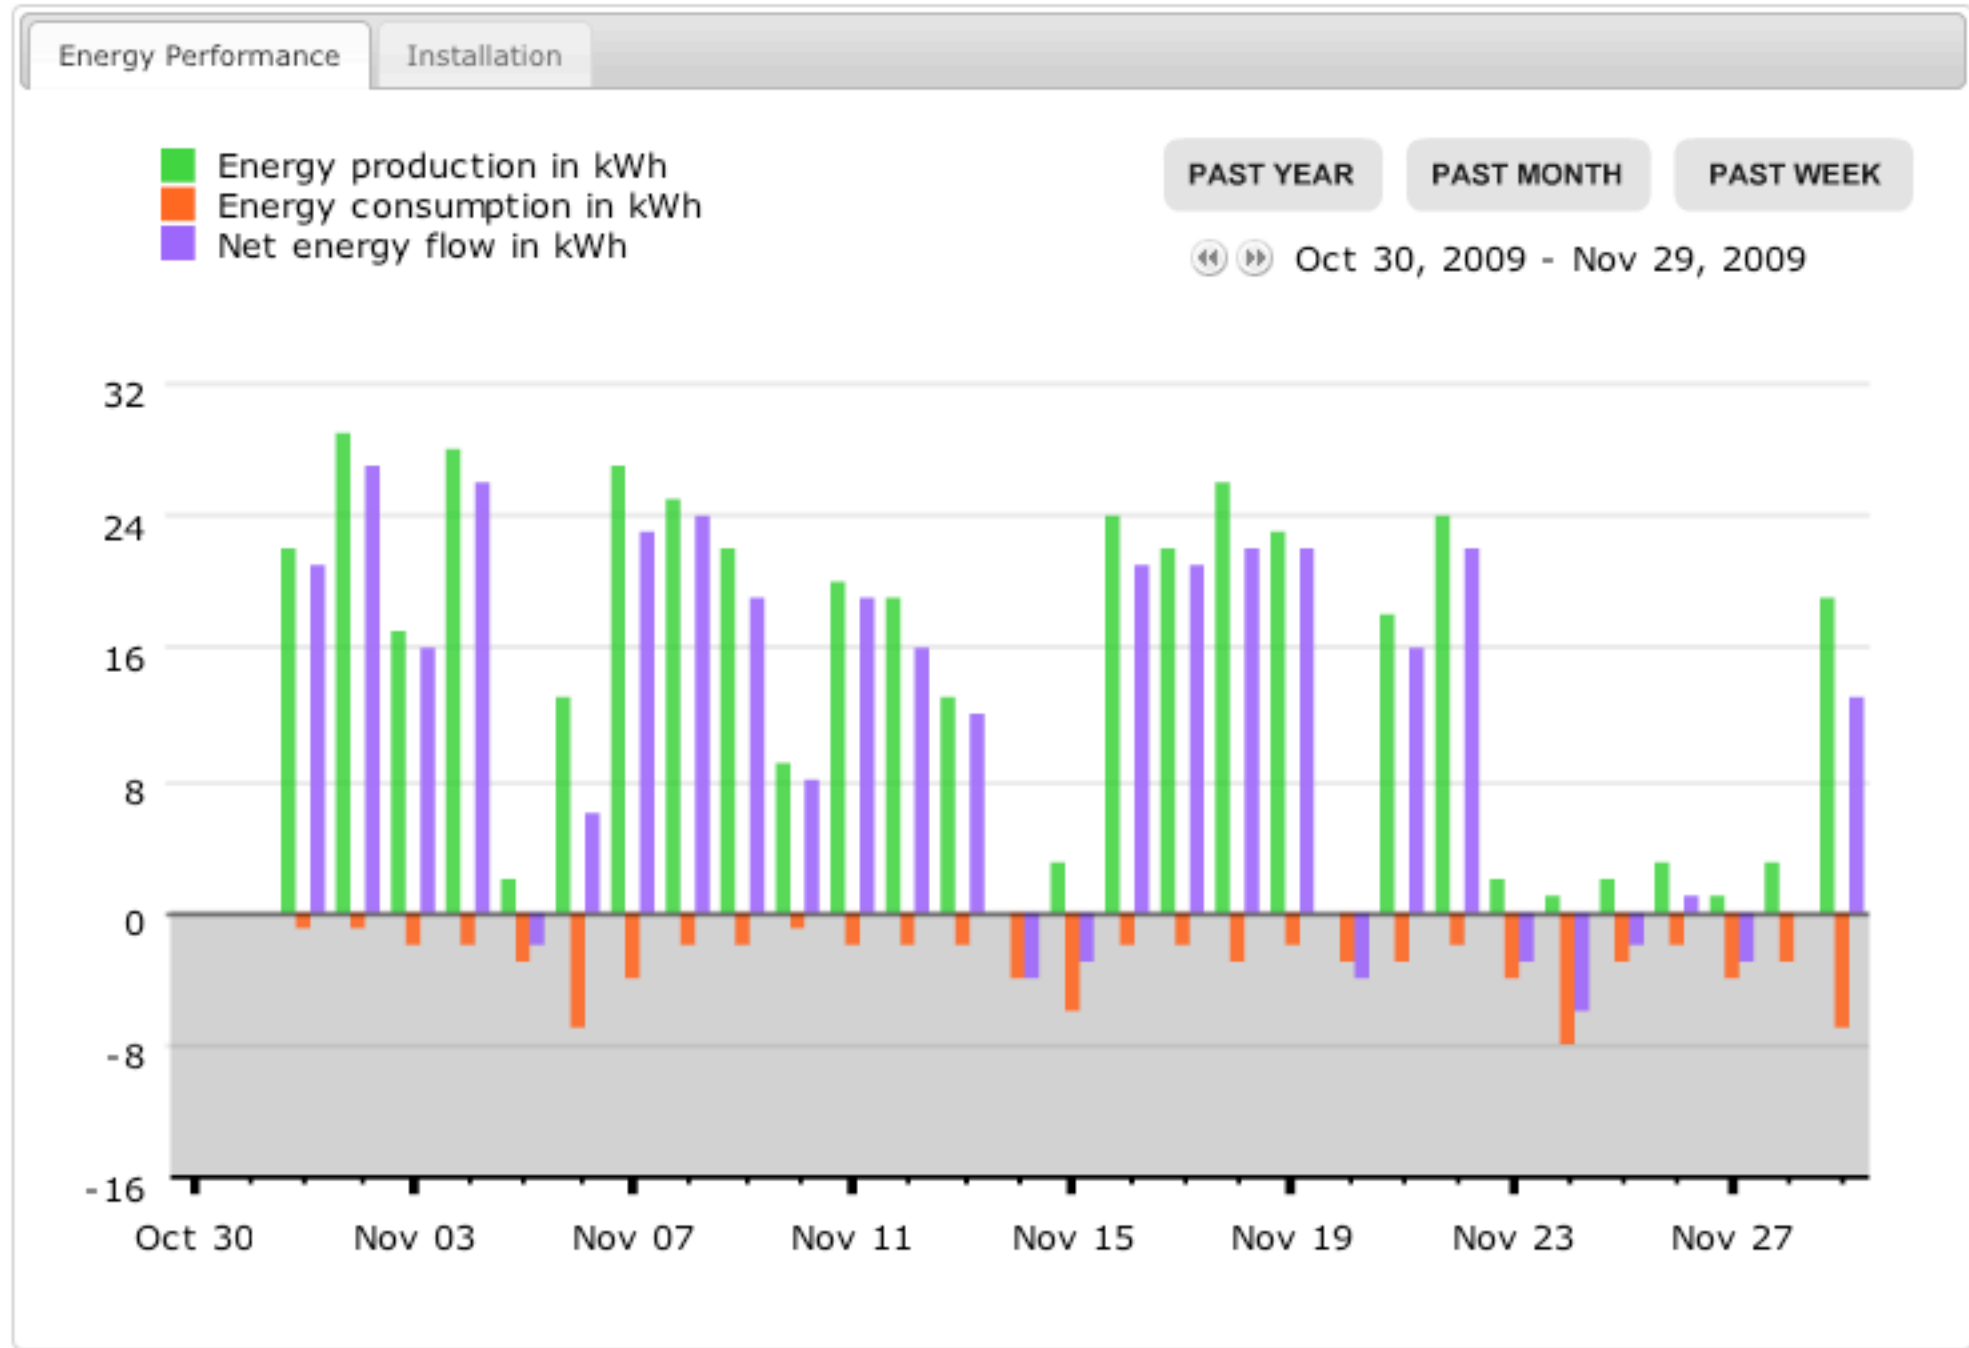

PAST YEAR

PAST MONTH

PAST WEEK

⏪ ⏩ Sep 30, 2009 - Oct 30, 2009

BrightBuilt Barn 1 electric systems

Related Systems ▾

BrightBuilt Barn 1
181 Mill Street
Rockport, ME 04856

BrightBuilt Barn 1 electric systems