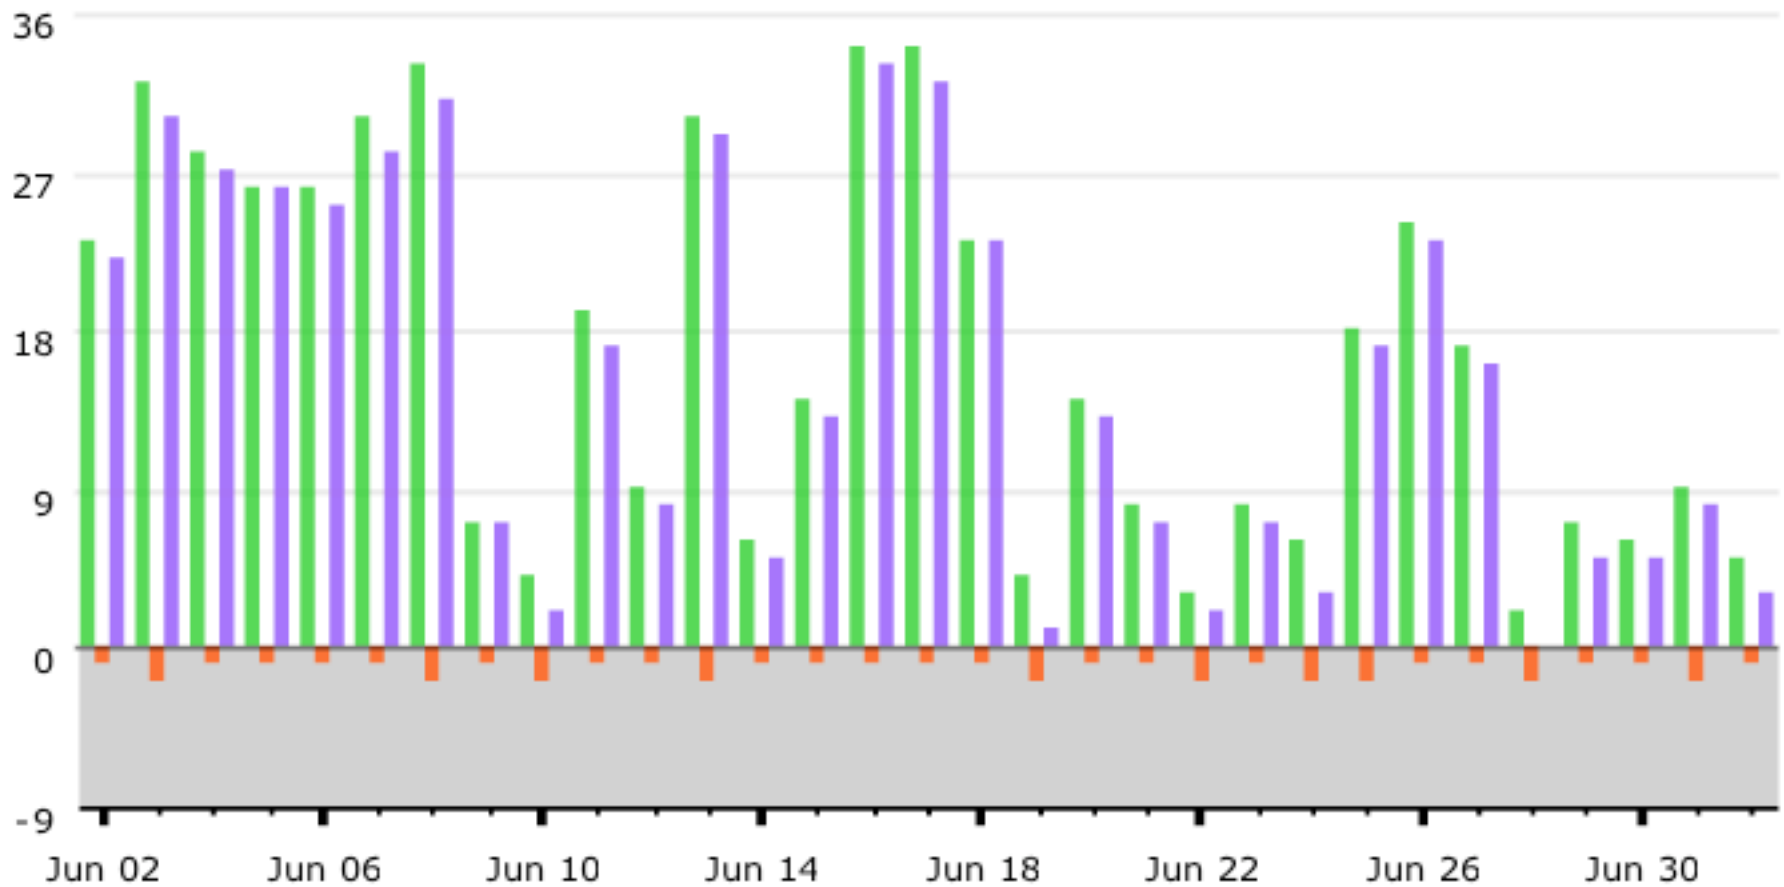

Installation

- Energy production in kWh
- Energy consumption in kWh
- Net energy flow in kWh

PAST YEAR

PAST MONTH

PAST WEEK

⏪ ⏩ Jun 02, 2009 - Jul 02, 2009

BrightBuilt Barn 1 electric systems

Related Systems ▾